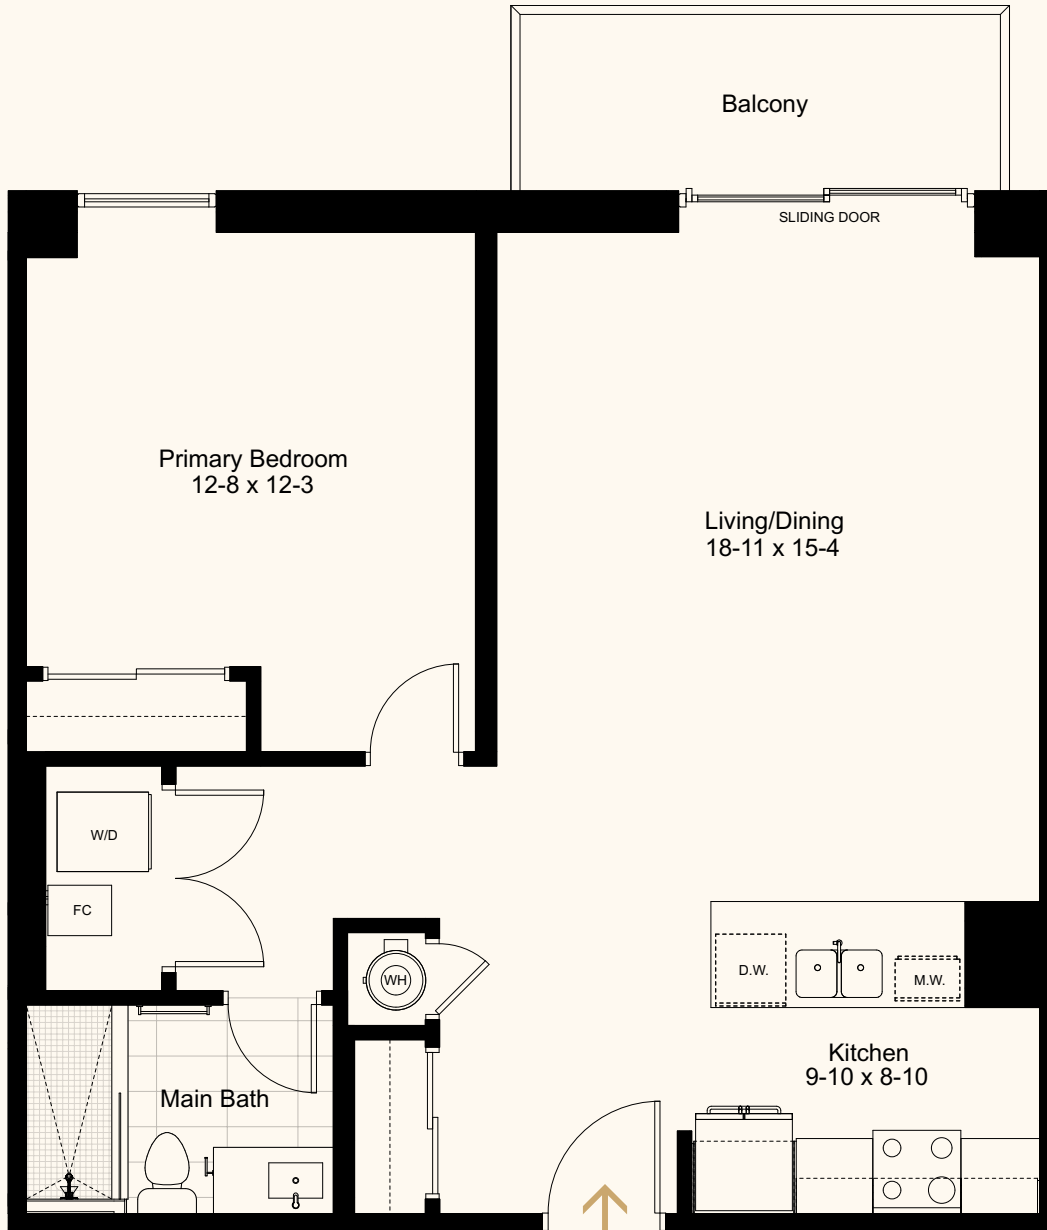

# ember

\*Fully Leased

B.1

788 sq.ft. | 1 Bedroom | 1 Bathroom

Main Floor

Floors 4-8

Experience. The Difference.™

candela

ember \*Fully Leased

B.2

788 sq.ft. | 1 Bedroom | 1 Bathroom | Accessible Suite

Main Floor

Floors 2-3

Experience. The Difference.™

# ember

N.1

864 sq.ft. | 1 Bedroom | 1 Bathroom

Main Floor

Floors 2-7

Experience. The Difference.™

candela

ember \*Fully Leased

N.2

864 sq.ft. | 1 Bedroom | 1 Bathroom

Main Floor

Floor 8

Experience. The Difference.™