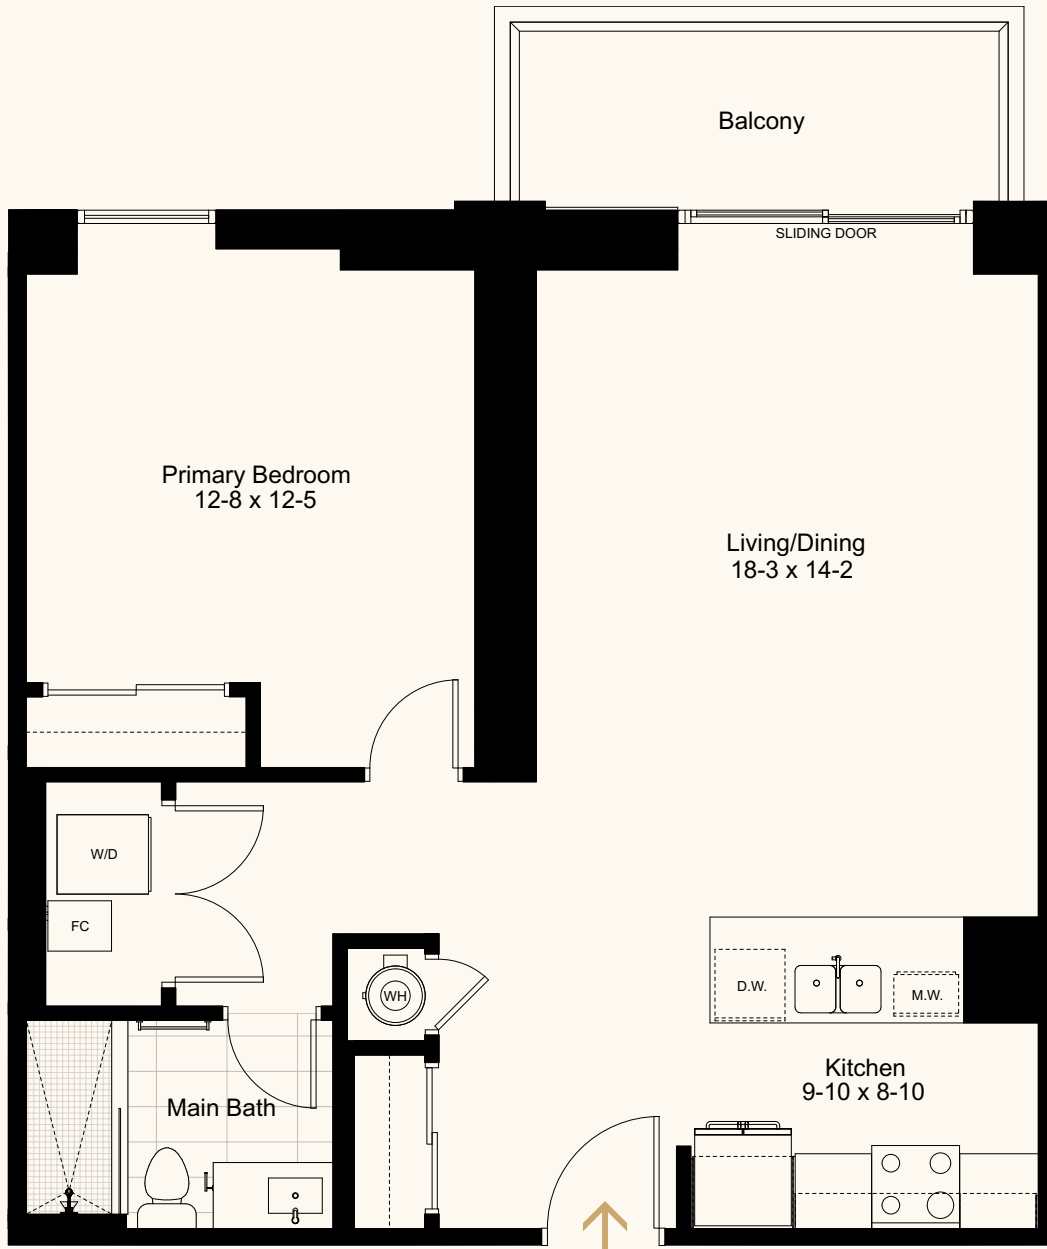

# ember

\*Fully Leased

B.1

788 sq.ft. | 1 Bedroom | 1 Bathroom

Main Floor

Floors 4-8

Experience. The Difference.™

candela

ember \*Fully Leased

B.2

788 sq.ft. | 1 Bedroom | 1 Bathroom | Accessible Suite

Main Floor

Floors 2-3

Experience. The Difference.™

# ember

N.1

864 sq.ft. | 1 Bedroom | 1 Bathroom

Main Floor

Floors 2-7

Experience. The Difference.™

candela

ember \*Fully Leased