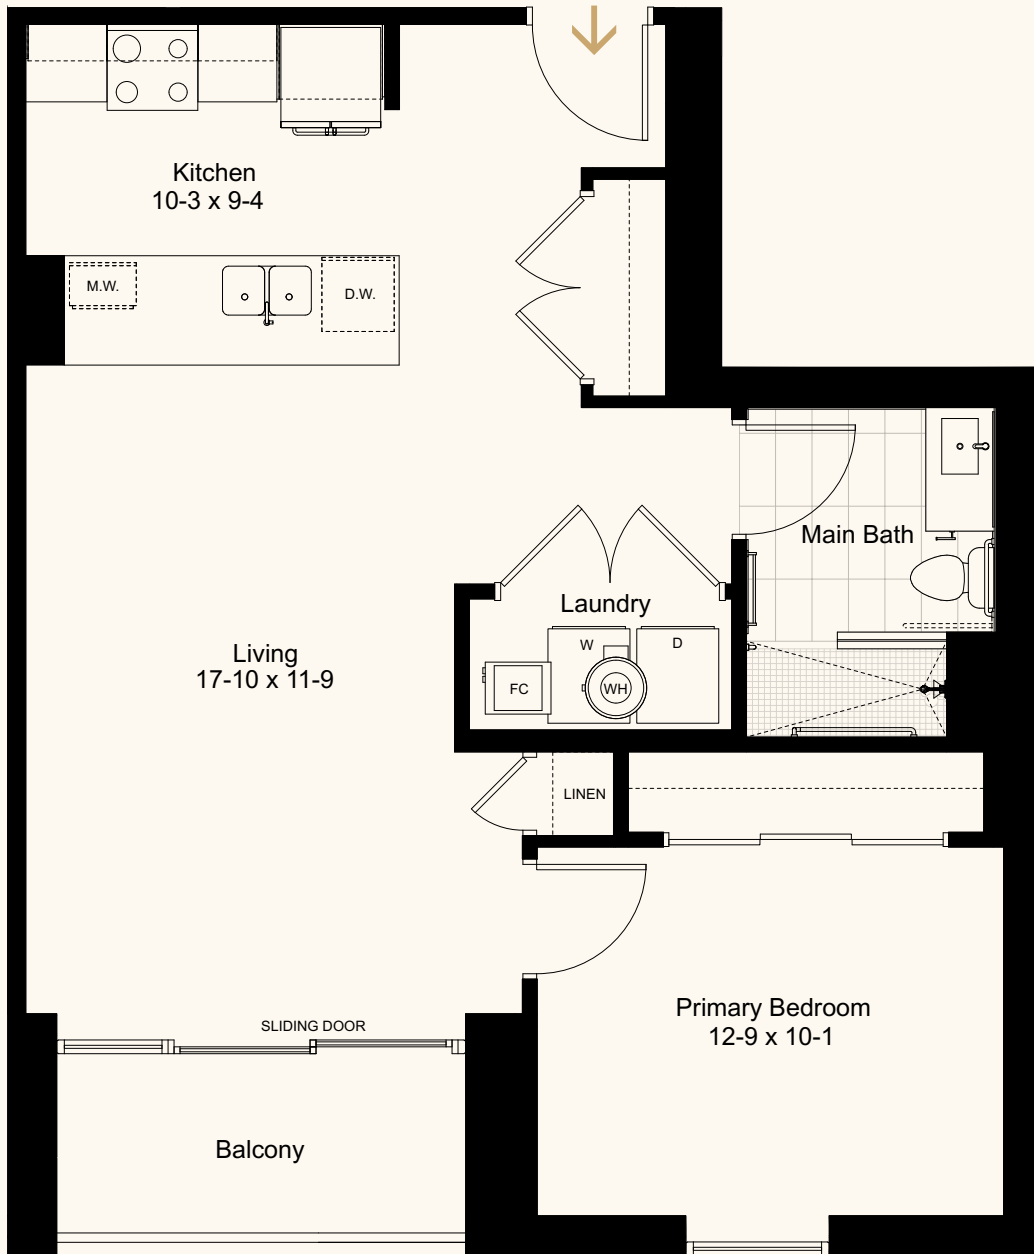

candela

ember \*Fully Leased

788 sq.ft. | 1 Bedroom | 1 Bathroom

A

Experience. The Difference.™

# ember

\*Fully Leased

B.1

788 sq.ft. | 1 Bedroom | 1 Bathroom

Main Floor

Floors 4-8

Experience. The Difference.™

candela

ember \*Fully Leased

B.2

788 sq.ft. | 1 Bedroom | 1 Bathroom | Accessible Suite

Main Floor

Floors 2-3

Experience. The Difference.™

# ember

N.1

864 sq.ft. | 1 Bedroom | 1 Bathroom

Main Floor

Floors 2-7

Experience. The Difference.™

candela

ember \*Fully Leased