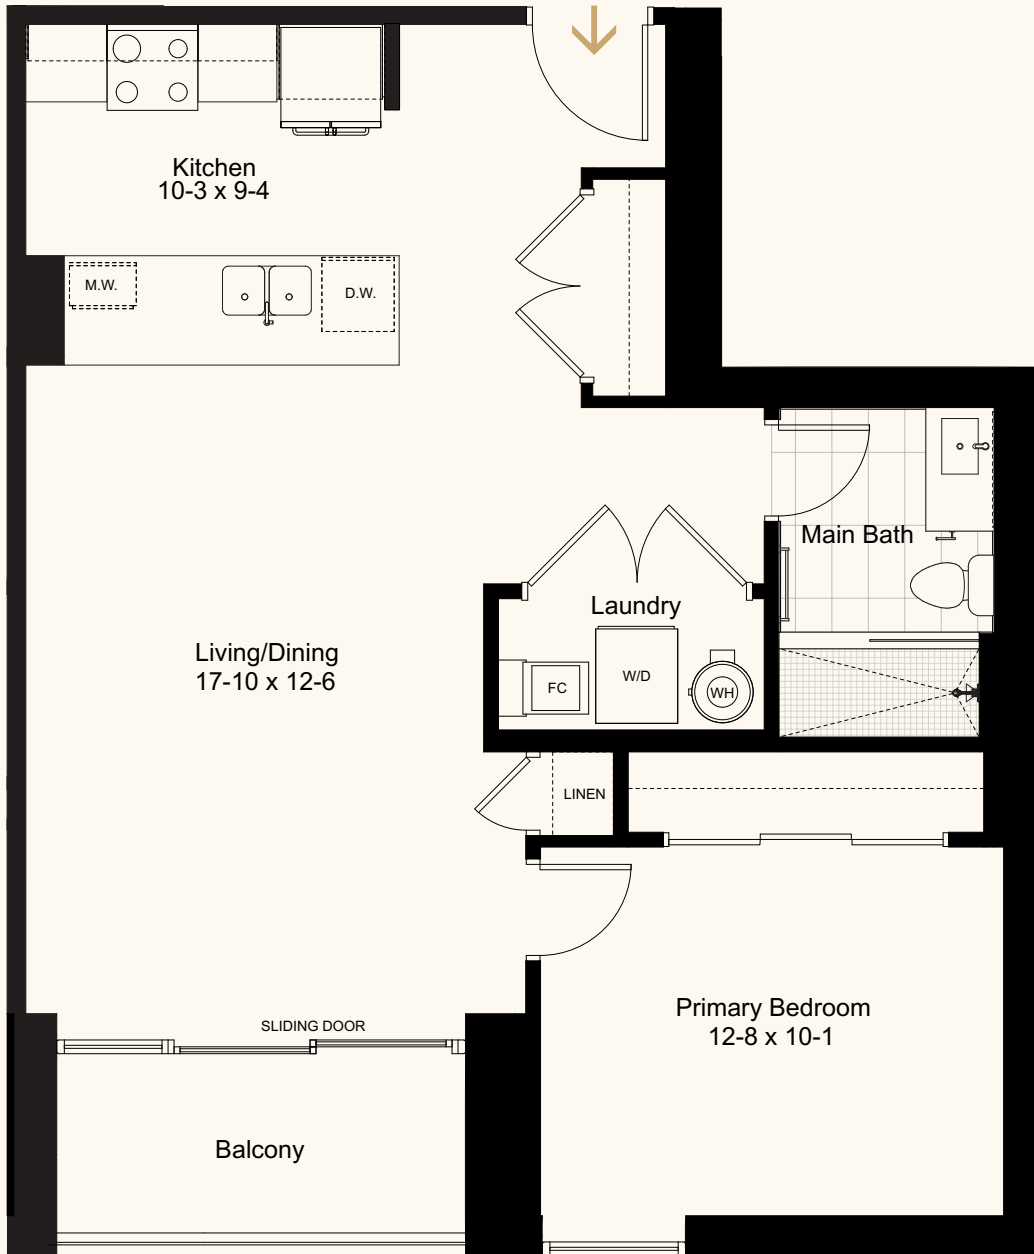

candela

ember \*Fully Leased

788 sq.ft. | 1 Bedroom | 1 Bathroom

A

Experience. The Difference.™

# ember

\*Fully Leased

B.1

788 sq.ft. | 1 Bedroom | 1 Bathroom

Main Floor

Floors 4-8

Experience. The Difference.™

candela

ember \*Fully Leased

B.2

788 sq.ft. | 1 Bedroom | 1 Bathroom | Accessible Suite

Main Floor

Floors 2-3

Experience. The Difference.™

# ember

N.1

864 sq.ft. | 1 Bedroom | 1 Bathroom

Main Floor

Floors 2-7

Experience. The Difference.™

candela

ember \*Fully Leased