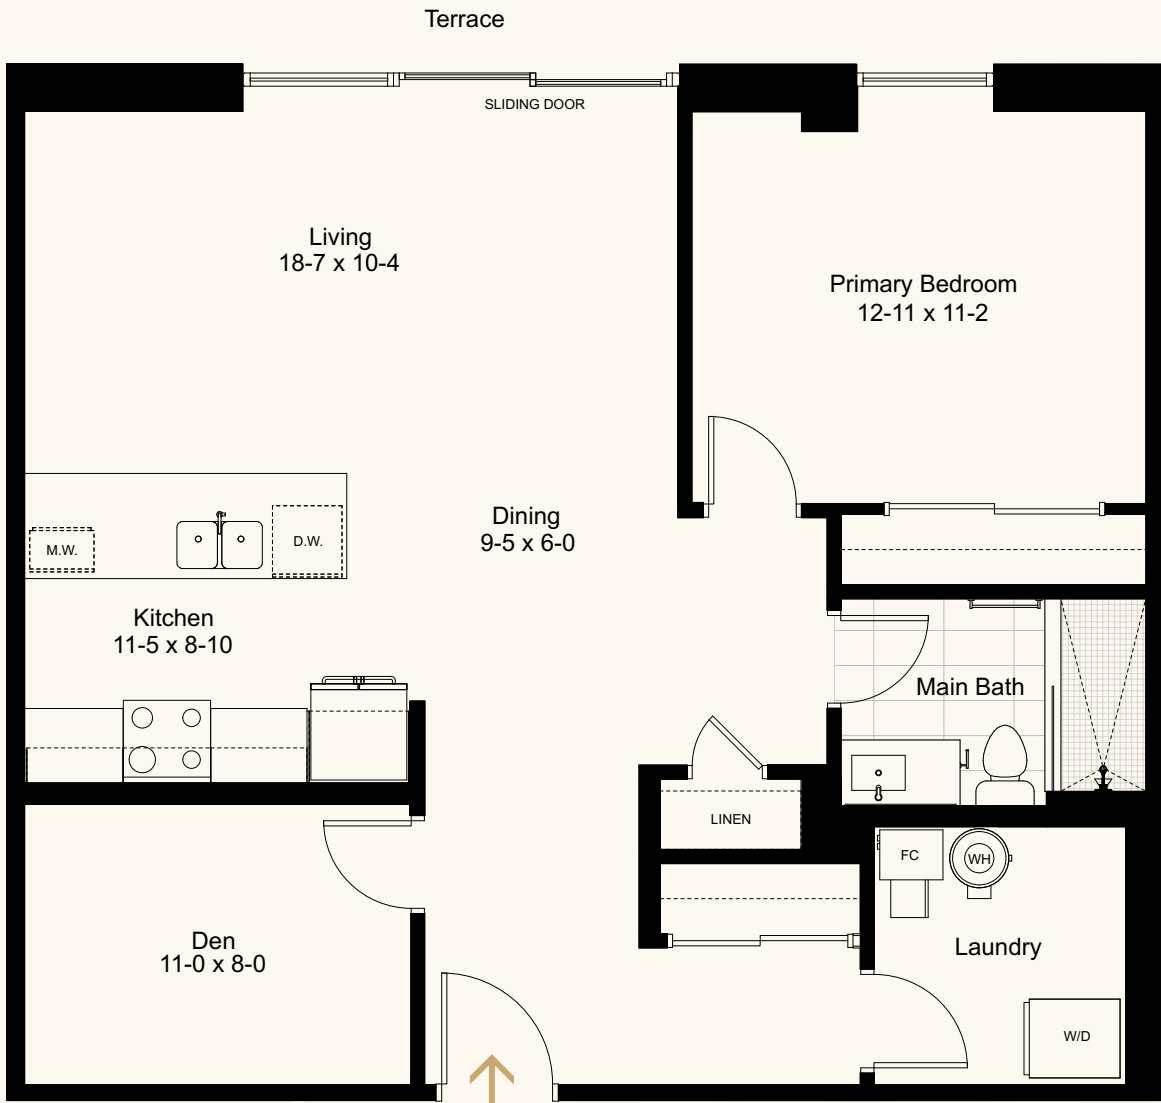

# vela

\*Fully Leased

C.1

963 sq.ft. | 1 Bedroom + Den | 1 Bathroom

Experience. The Difference.™

candela

vela

\*Fully Leased

C.2

962 sq.ft. | 1 Bedroom + Den | 1 Bathroom

Experience. The Difference.™

# vela

\*Fully Leased

C.3

962 sq.ft. | 1 Bedroom + Den | 1 Bathroom | Accessible Suite

Experience. The Difference.™

# vela

\*Fully Leased

D

938 sq.ft. | 1 Bedroom + Den | 1 Bathroom

Main Floor

Floors 2-8

Experience. The Difference.™