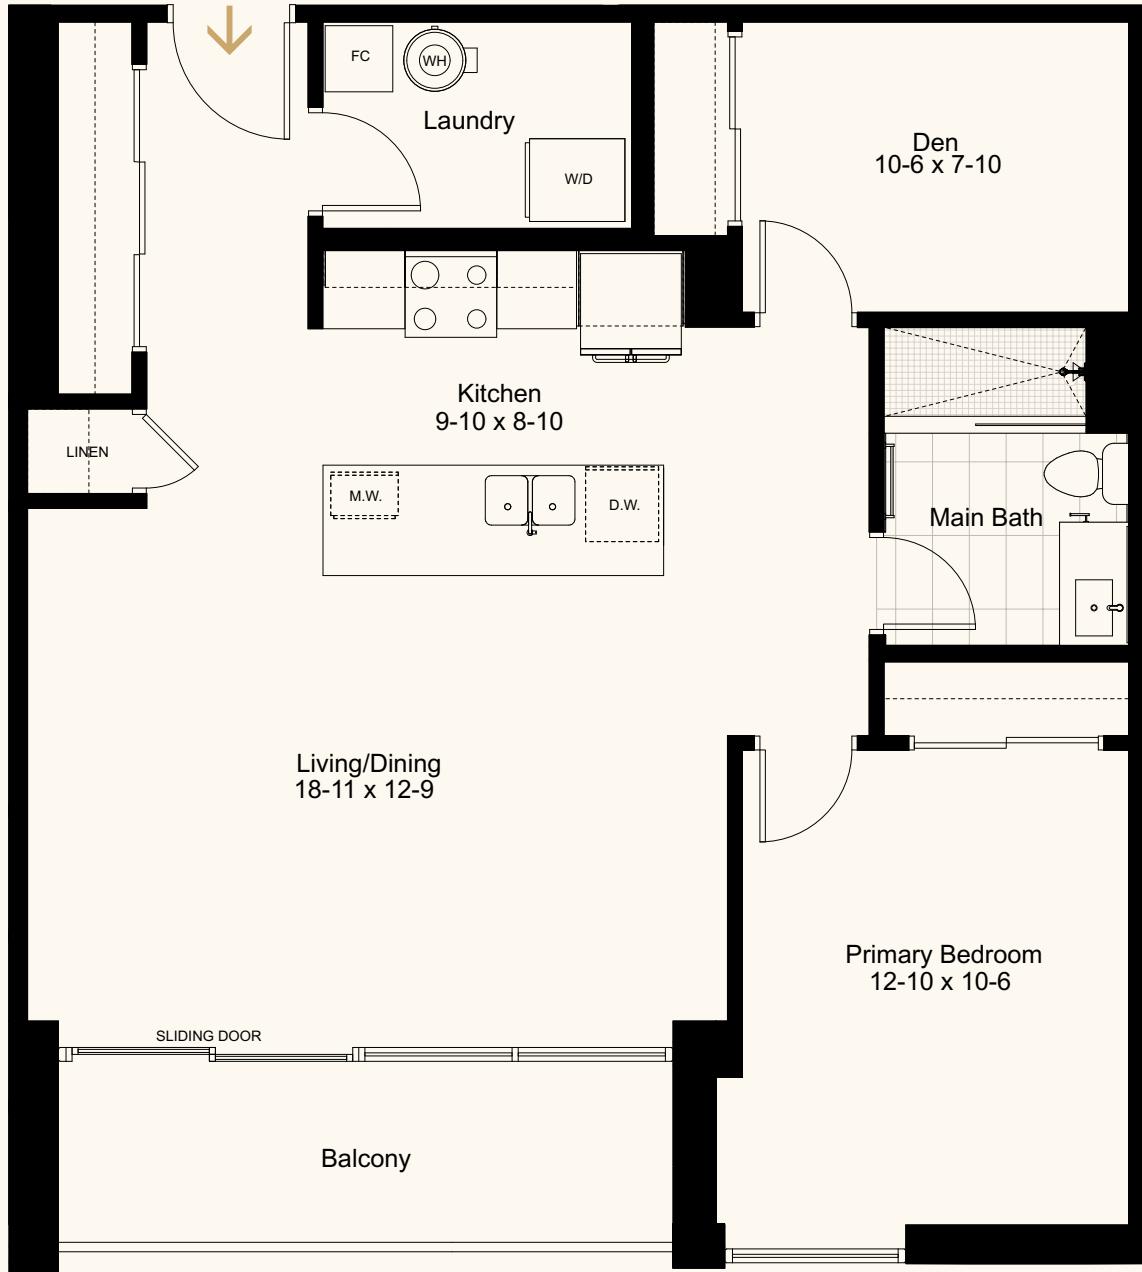

# vela

\*Fully Leased

C.3

962 sq.ft. | 1 Bedroom + Den | 1 Bathroom | Accessible Suite

Experience. The Difference.™

# vela

\*Fully Leased

C.4

990 sq.ft. | 1 Bedroom + Den | 1 Bathroom | Accessible Suite

Experience. The Difference.™

# vela

\*Fully Leased

D

938 sq.ft. | 1 Bedroom + Den | 1 Bathroom

Main Floor

Floors 2-8

Experience. The Difference.™