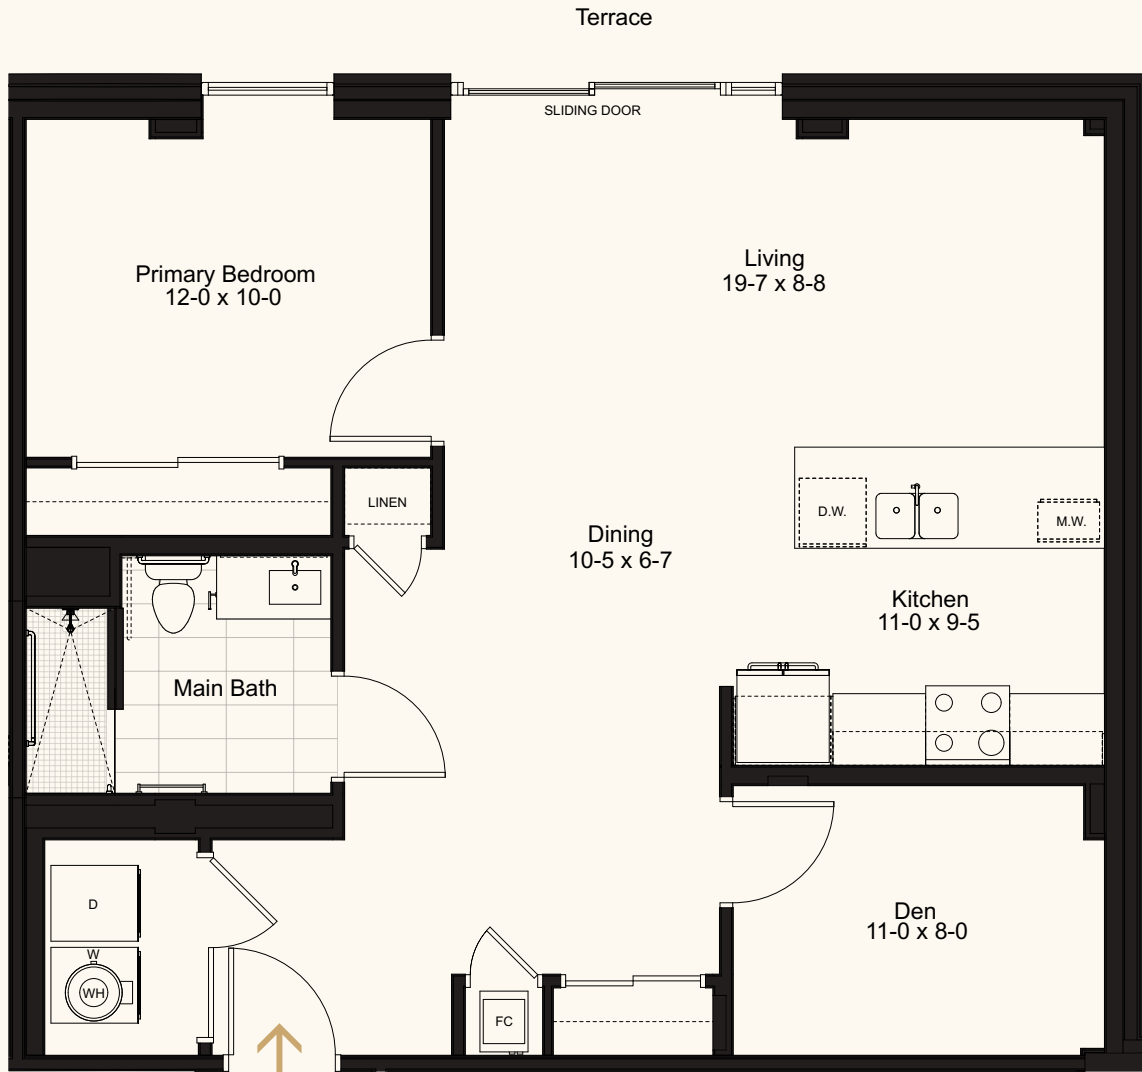

# vela

\*Fully Leased

C.3

962 sq.ft. | 1 Bedroom + Den | 1 Bathroom | Accessible Suite

Experience. The Difference.™

# vela

\*Fully Leased

C.4

990 sq.ft. | 1 Bedroom + Den | 1 Bathroom | Accessible Suite

Experience. The Difference.™

# vela

\*Fully Leased

D

938 sq.ft. | 1 Bedroom + Den | 1 Bathroom

Main Floor

Floors 2-8

Experience. The Difference.™