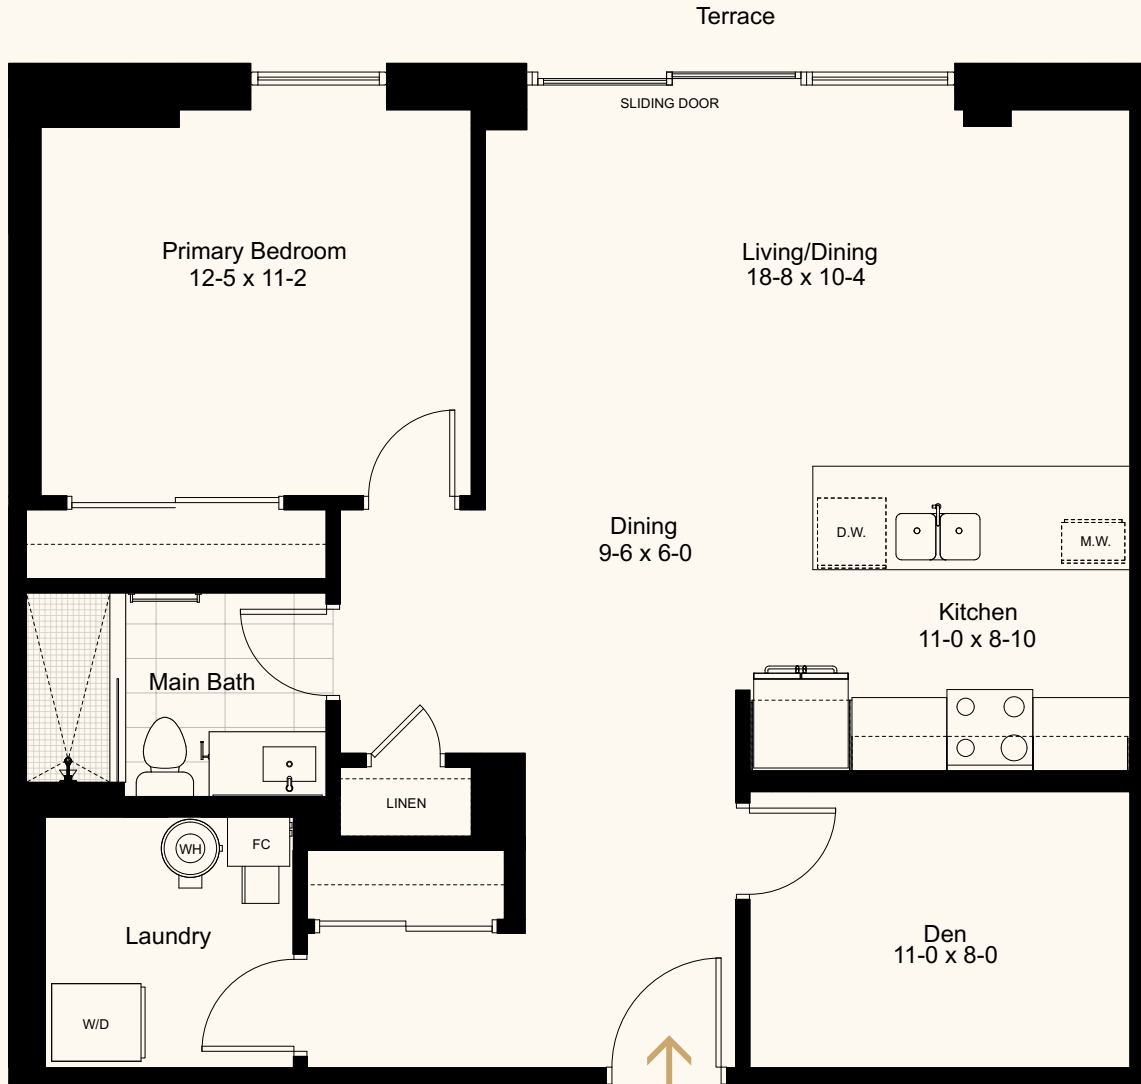

# vela

\*Fully Leased

C.1

963 sq.ft. | 1 Bedroom + Den | 1 Bathroom

Experience. The Difference.™

candela

vela

\*Fully Leased

C.2

962 sq.ft. | 1 Bedroom + Den | 1 Bathroom

Experience. The Difference.™

# vela

\*Fully Leased

C.3

962 sq.ft. | 1 Bedroom + Den | 1 Bathroom | Accessible Suite

Experience. The Difference.™

# vela

\*Fully Leased

D

938 sq.ft. | 1 Bedroom + Den | 1 Bathroom

Main Floor

Floors 2-8

Experience. The Difference.™