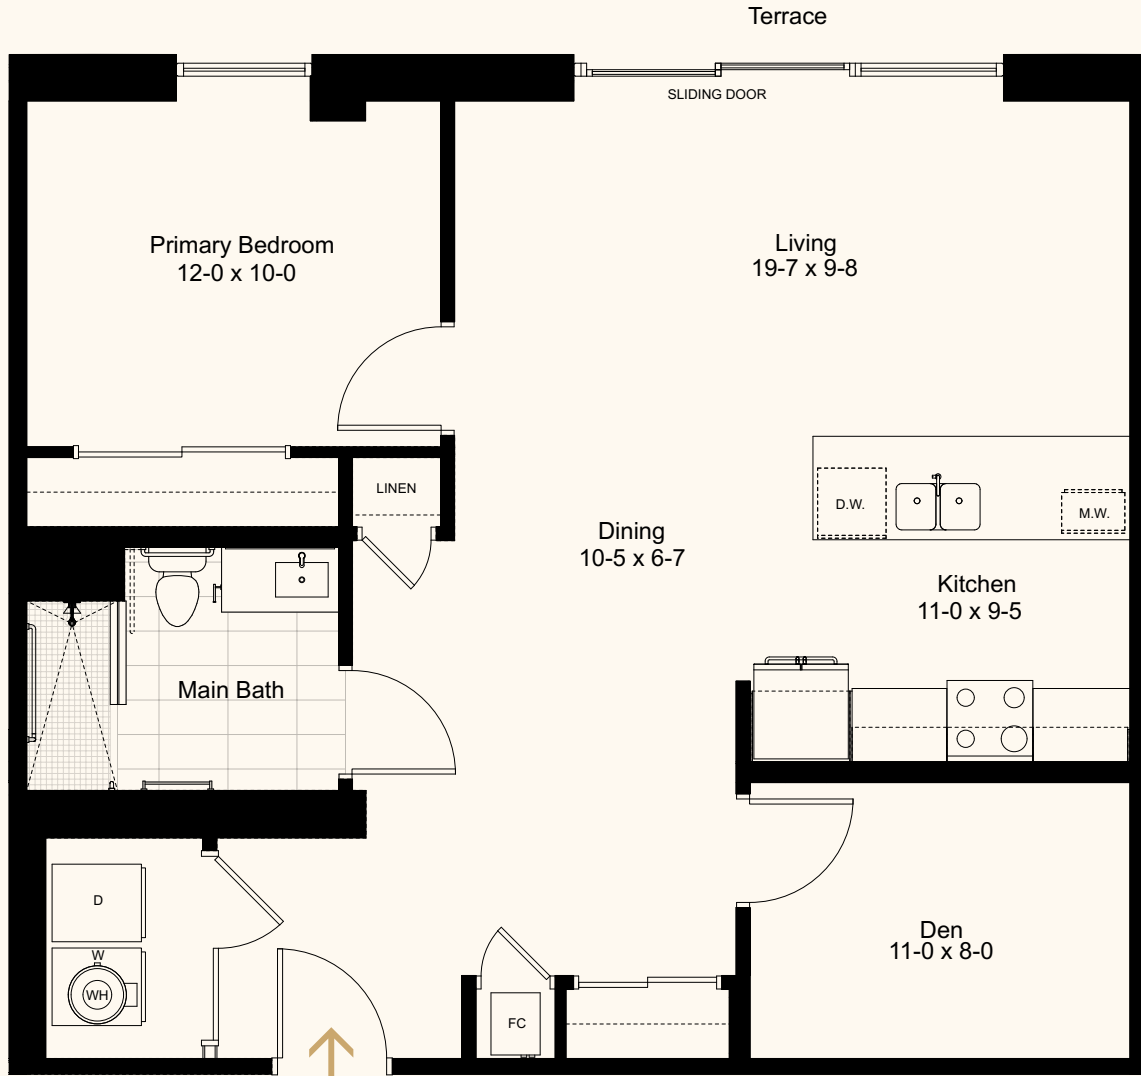

# vela

\*Fully Leased

C.1

963 sq.ft. | 1 Bedroom + Den | 1 Bathroom

Experience. The Difference.™

candela

vela

\*Fully Leased

C.2

962 sq.ft. | 1 Bedroom + Den | 1 Bathroom

Experience. The Difference.™

# vela

\*Fully Leased

C.3

962 sq.ft. | 1 Bedroom + Den | 1 Bathroom | Accessible Suite

Experience. The Difference.™

# vela

\*Fully Leased

D

938 sq.ft. | 1 Bedroom + Den | 1 Bathroom

Main Floor

Floors 2-8

Experience. The Difference.™