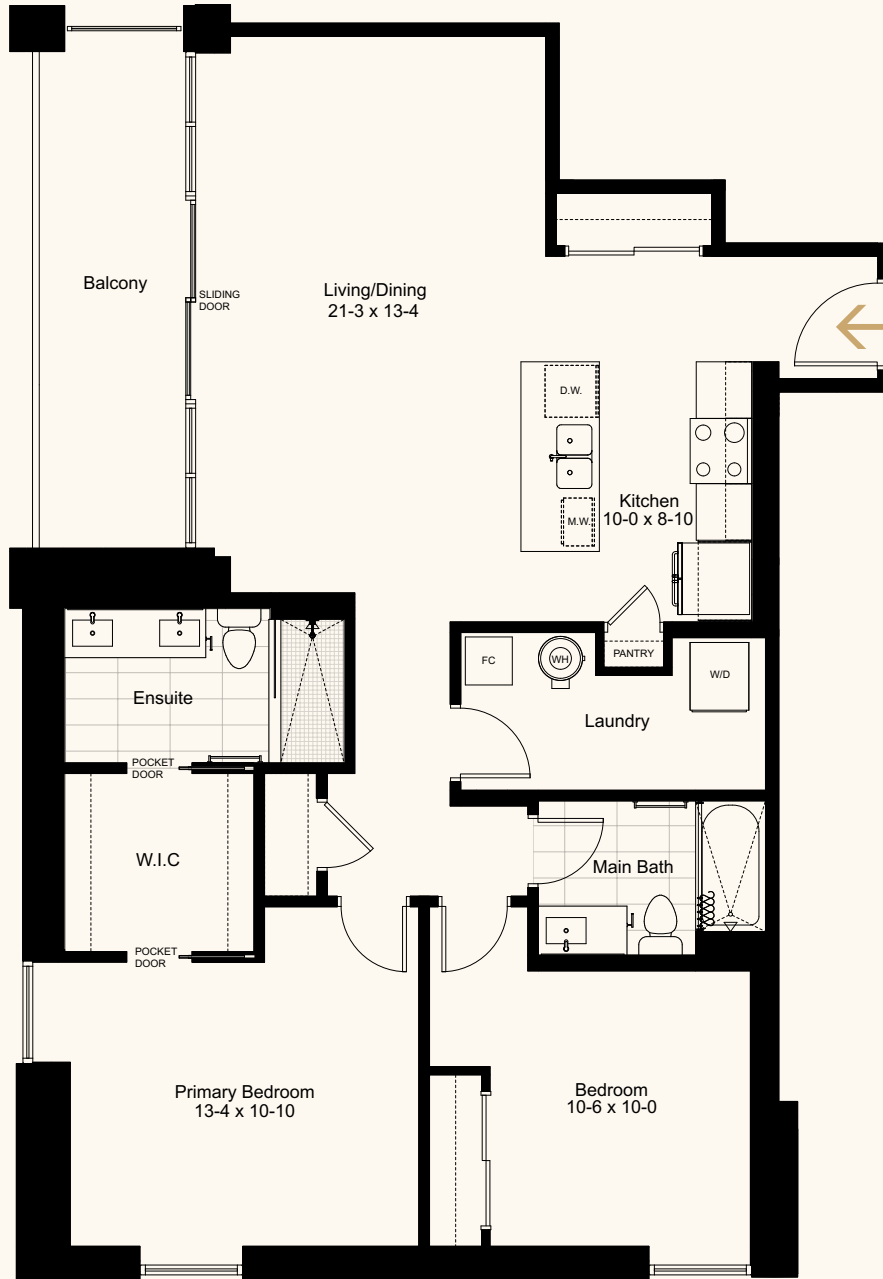

candela

halo

*Fully Leased

E

1222 sq.ft. | 2 Bedrooms | 2 Bathrooms

Main Floor

Floors 2-8

Experience. The Difference.™

Main Floor

Floors 2-8

Experience. The Difference.™

candela

halo

*Fully Leased

K

1238 sq.ft. | 2 Bedrooms | 2 Bathrooms

Main Floor

Floors 2-8

Experience. The Difference.™

candela

halo

*Fully Leased

1358 sq.ft. | 2 Bedrooms | 2 Bathrooms

L

Main Floor

Floors 2-8

Experience. The Difference.™

candela

halo

M

1067 sq.ft. | 2 Bedrooms | 2 Bathrooms

Experience. The Difference.™