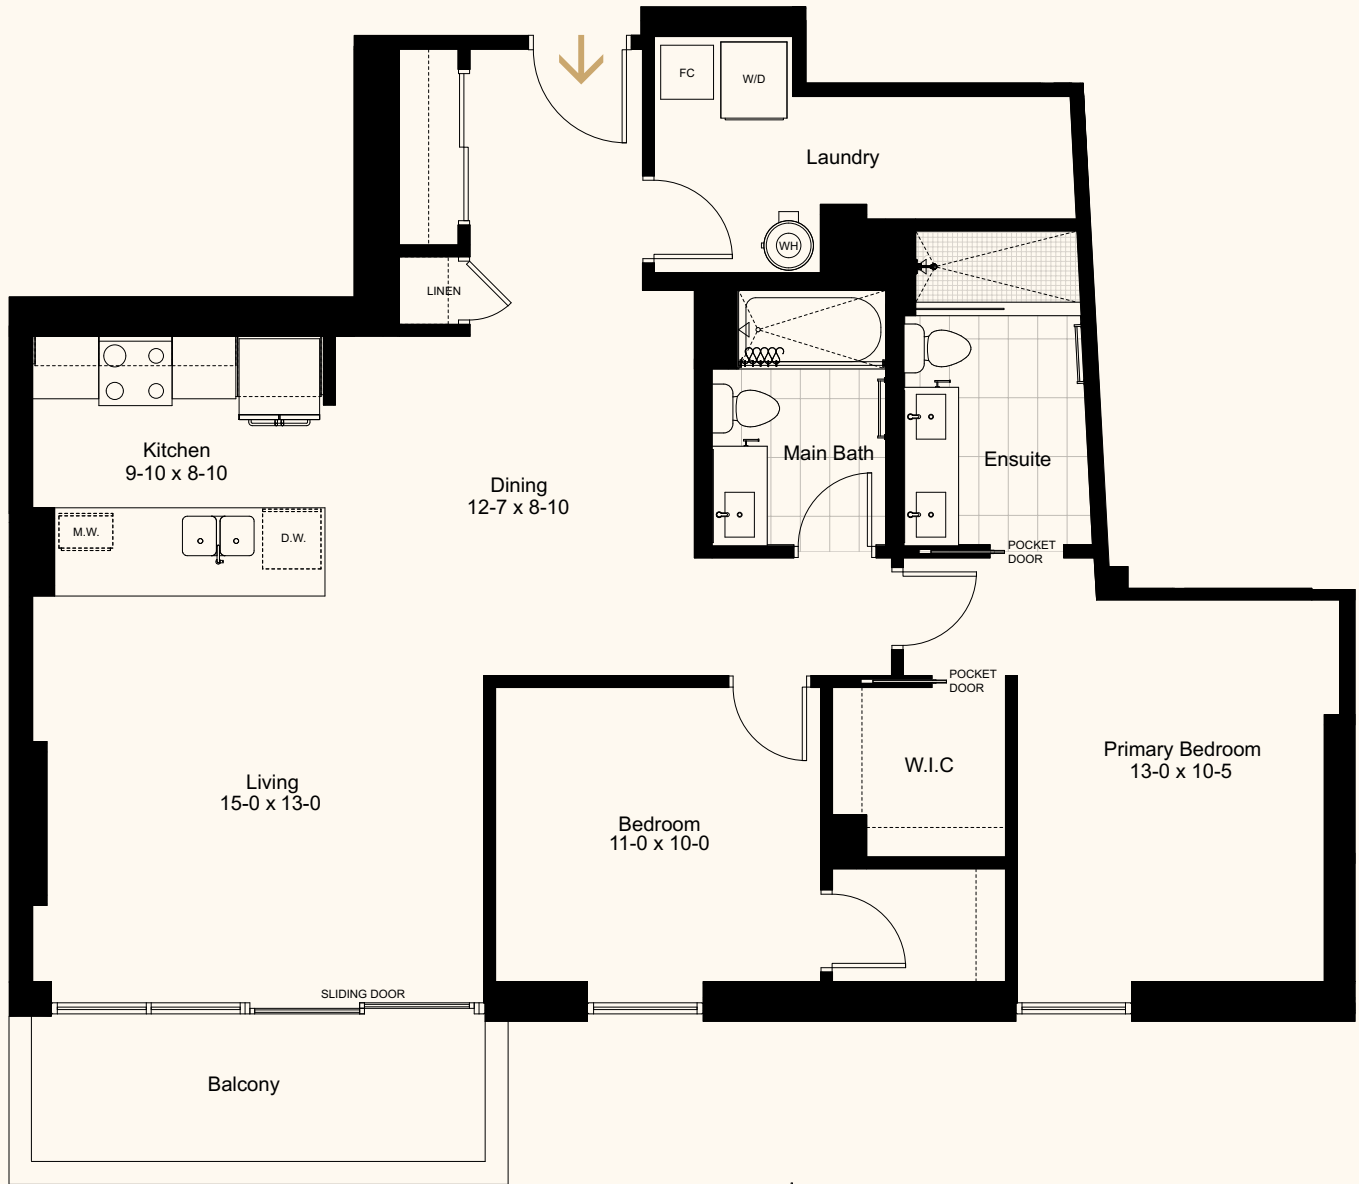

candela

halo

*Fully Leased

E

1222 sq.ft. | 2 Bedrooms | 2 Bathrooms

Main Floor

Floors 2-8

Experience. The Difference.™

candela

halo

1088 sq.ft. | 2 Bedrooms | 2 Bathrooms

F

Main Floor

Floors 2-8

Experience. The Difference.™

candela

halo

1214 sq.ft. | 2 Bedrooms | 2 Bathrooms

G

Main Floor

Floors 2-8

Experience. The Difference.™

candela

halo

1197 sq.ft. | 2 Bedrooms | 2 Bathrooms

H

Main Floor

Floors 2-8

Experience. The Difference.™

candela

halo

1122 sq.ft. | 2 Bedrooms | 2 Bathrooms | Accessible Suite