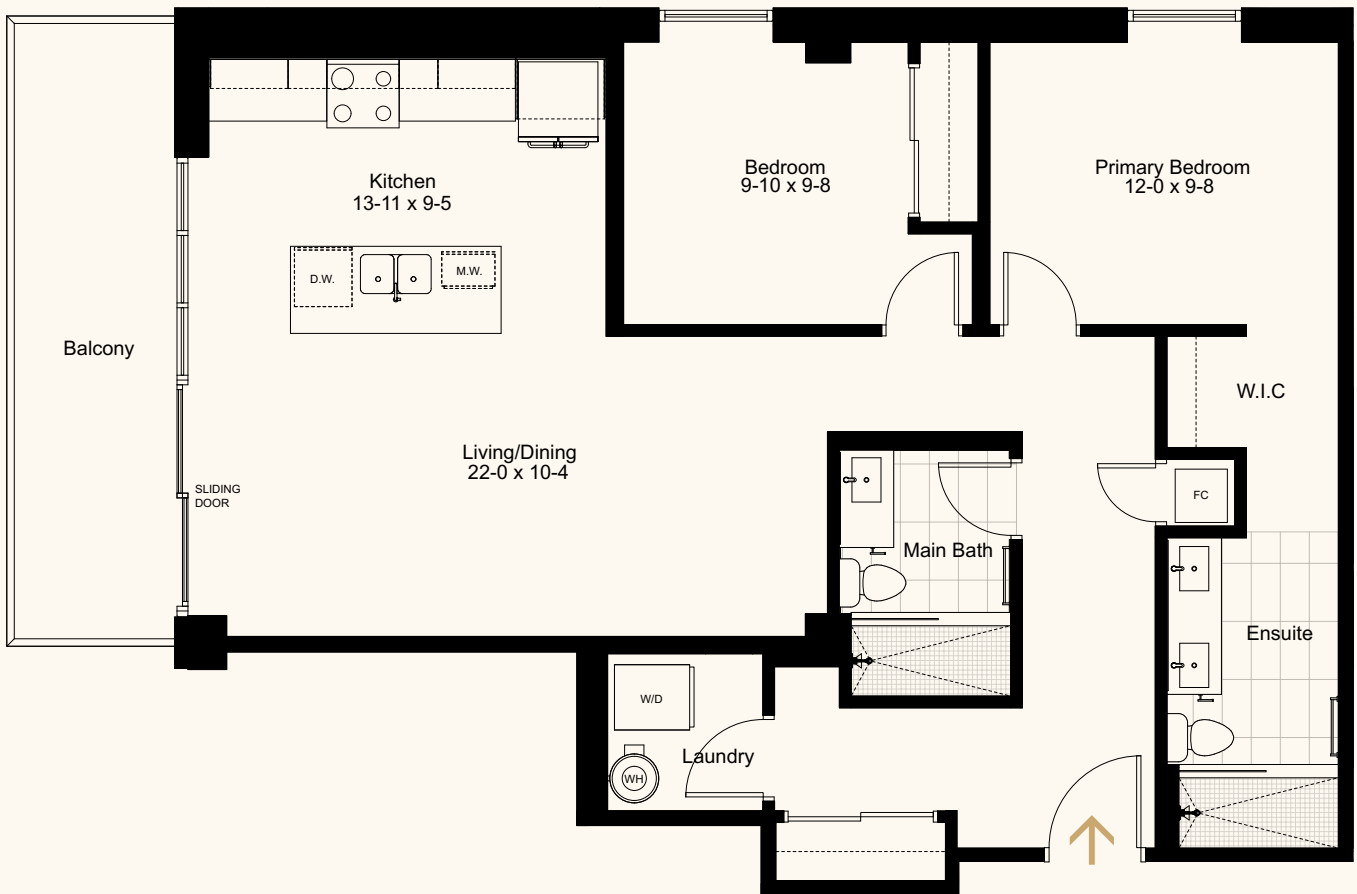

candela

halo

*Fully Leased

E

1222 sq.ft. | 2 Bedrooms | 2 Bathrooms

Main Floor

Floors 2-8

Experience. The Difference.™

candela

halo

1088 sq.ft. | 2 Bedrooms | 2 Bathrooms

F

Main Floor

Floors 2-8

Experience. The Difference.™

candela

halo

1214 sq.ft. | 2 Bedrooms | 2 Bathrooms

G

Main Floor

Floors 2-8

Experience. The Difference.™

candela

halo

Main Floor

Floors 2-8

Experience. The Difference.™

candela

halo

*Fully Leased

K

1238 sq.ft. | 2 Bedrooms | 2 Bathrooms