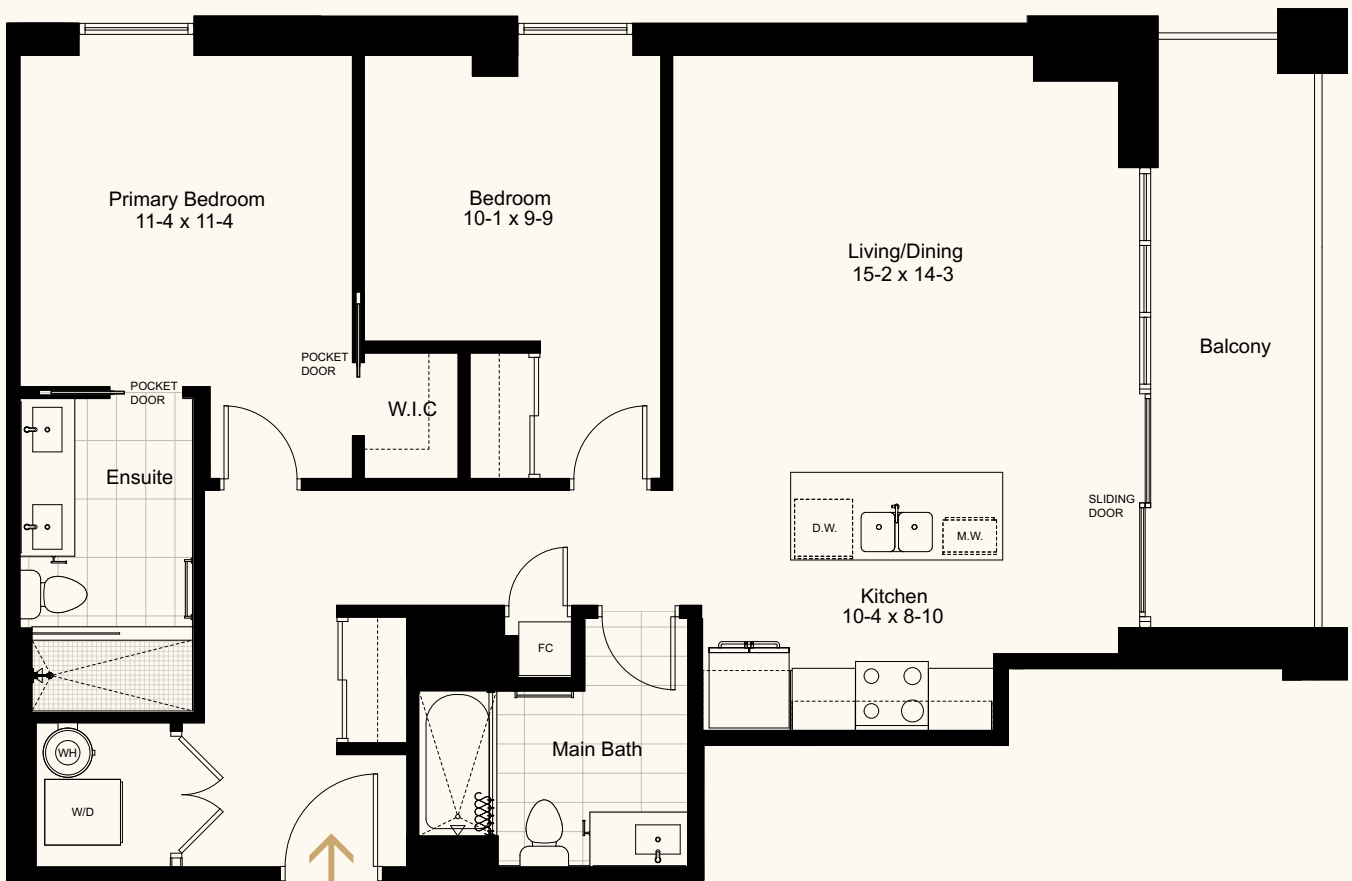

candela

halo

*Fully Leased

E

1222 sq.ft. | 2 Bedrooms | 2 Bathrooms

Main Floor

Floors 2-8

Experience. The Difference.™

Main Floor

Floors 2-8

Experience. The Difference.™

candela

halo

*Fully Leased

K

1238 sq.ft. | 2 Bedrooms | 2 Bathrooms

Main Floor

Floors 2-8

Experience. The Difference.™

candela

halo

*Fully Leased

1358 sq.ft. | 2 Bedrooms | 2 Bathrooms

L

Main Floor

Floors 2-8

Experience. The Difference.™

candela

halo

M

1067 sq.ft. | 2 Bedrooms | 2 Bathrooms

Experience. The Difference.™