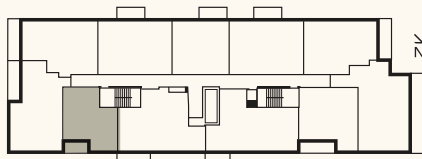

candela

ember \*Fully Leased

788 sq.ft. | 1 Bedroom | 1 Bathroom

A

Experience. The Difference.™

candela

ember

\*Fully Leased

B.1

788 sq.ft. | 1 Bedroom | 1 Bathroom

Main Floor

Floors 4-8

Experience. The Difference.™

candela

ember \*Fully Leased

B.2

788 sq.ft. | 1 Bedroom | 1 Bathroom | Accessible Suite

Main Floor

Floors 2-3

Experience. The Difference.™