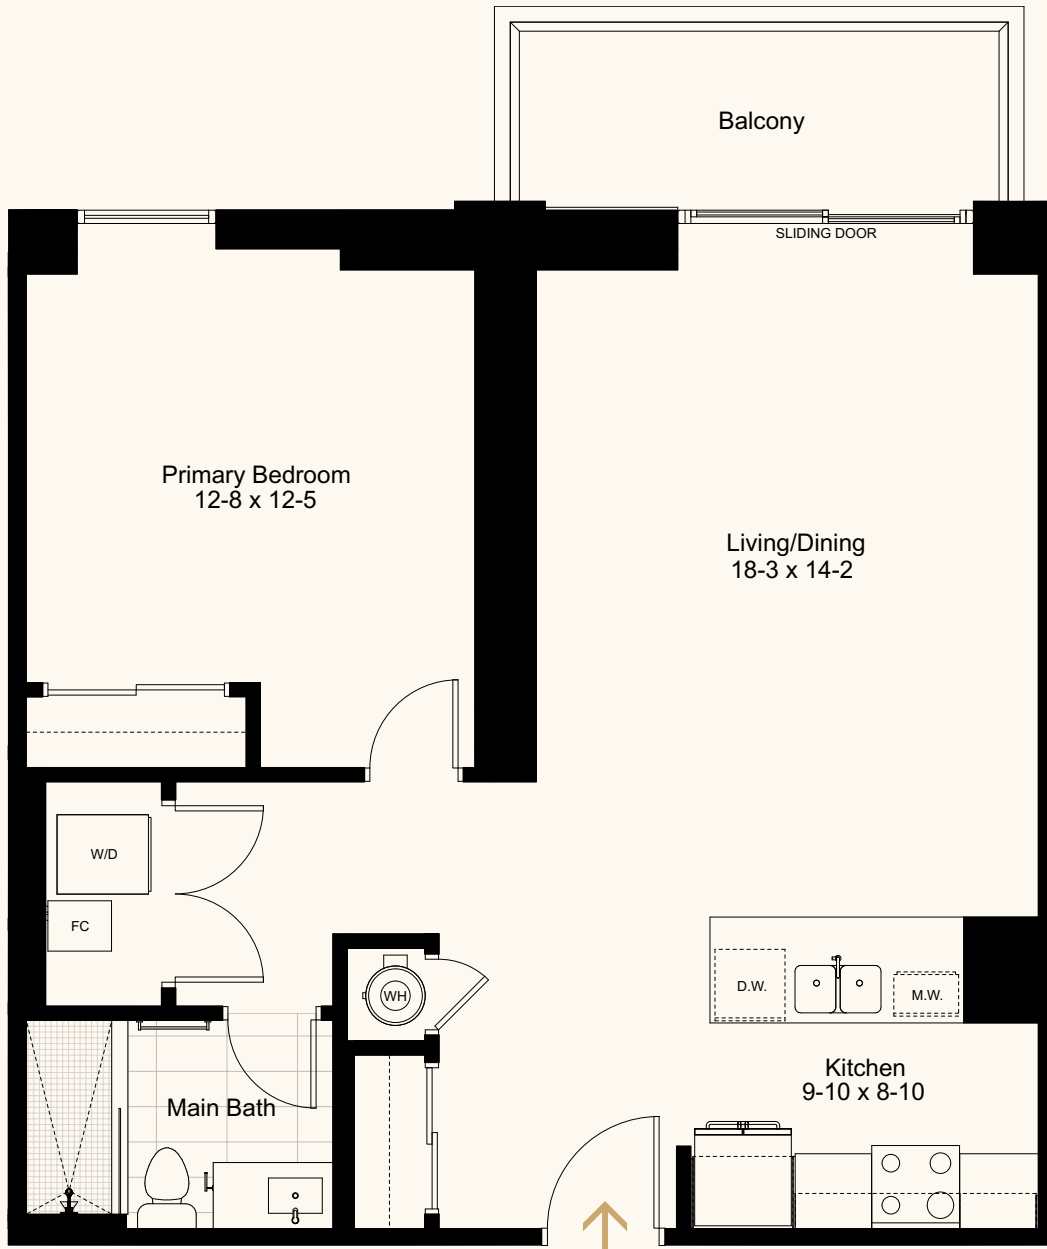

candela

ember \*Fully Leased

788 sq.ft. | 1 Bedroom | 1 Bathroom

A

Experience. The Difference.™

candela

ember

\*Fully Leased

B.1

788 sq.ft. | 1 Bedroom | 1 Bathroom

Main Floor

Floors 4-8

Experience. The Difference.™

candela

ember \*Fully Leased

B.2

788 sq.ft. | 1 Bedroom | 1 Bathroom | Accessible Suite

Main Floor

Floors 2-3

Experience. The Difference.™

# ember

N.1

864 sq.ft. | 1 Bedroom | 1 Bathroom

Main Floor

Floors 2-7

Experience. The Difference.™