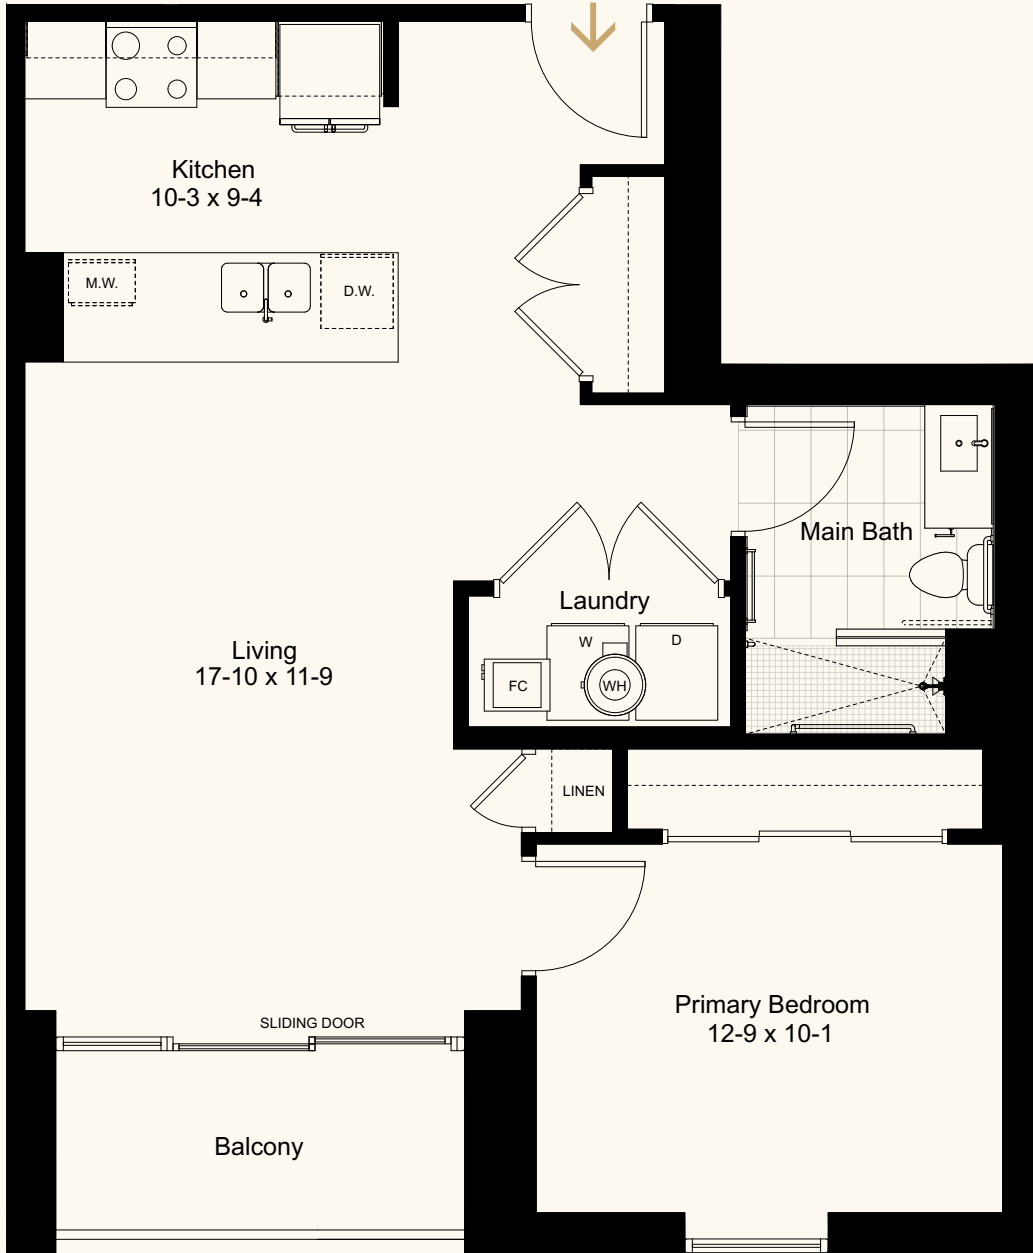

candela

ember \*Fully Leased

788 sq.ft. | 1 Bedroom | 1 Bathroom

A

Experience. The Difference.™

candela

ember

\*Fully Leased

B.1

788 sq.ft. | 1 Bedroom | 1 Bathroom

Main Floor

Floors 4-8

Experience. The Difference.™

candela

ember \*Fully Leased

B.2

788 sq.ft. | 1 Bedroom | 1 Bathroom | Accessible Suite

Main Floor

Floors 2-3

Experience. The Difference.™

# ember

N.1

864 sq.ft. | 1 Bedroom | 1 Bathroom

Main Floor

Floors 2-7

Experience. The Difference.™