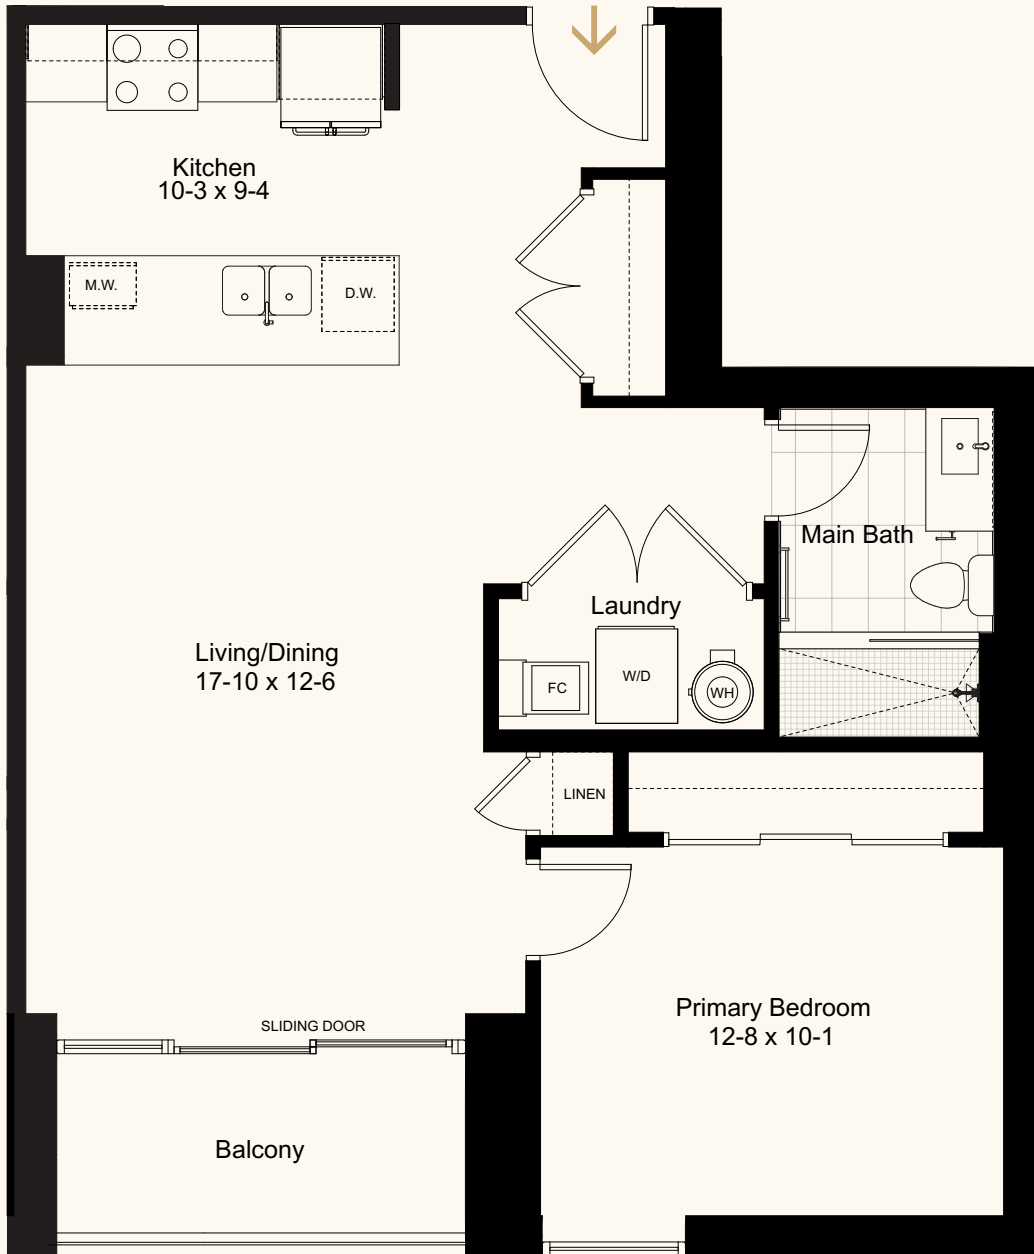

candela

ember \*Fully Leased

788 sq.ft. | 1 Bedroom | 1 Bathroom

A

Experience. The Difference.™

candela

ember

\*Fully Leased

B.1

788 sq.ft. | 1 Bedroom | 1 Bathroom

Main Floor

Floors 4-8

Experience. The Difference.™

candela

ember \*Fully Leased

B.2

788 sq.ft. | 1 Bedroom | 1 Bathroom | Accessible Suite

Main Floor

Floors 2-3

Experience. The Difference.™

# ember

N.1

864 sq.ft. | 1 Bedroom | 1 Bathroom

Main Floor

Floors 2-7

Experience. The Difference.™