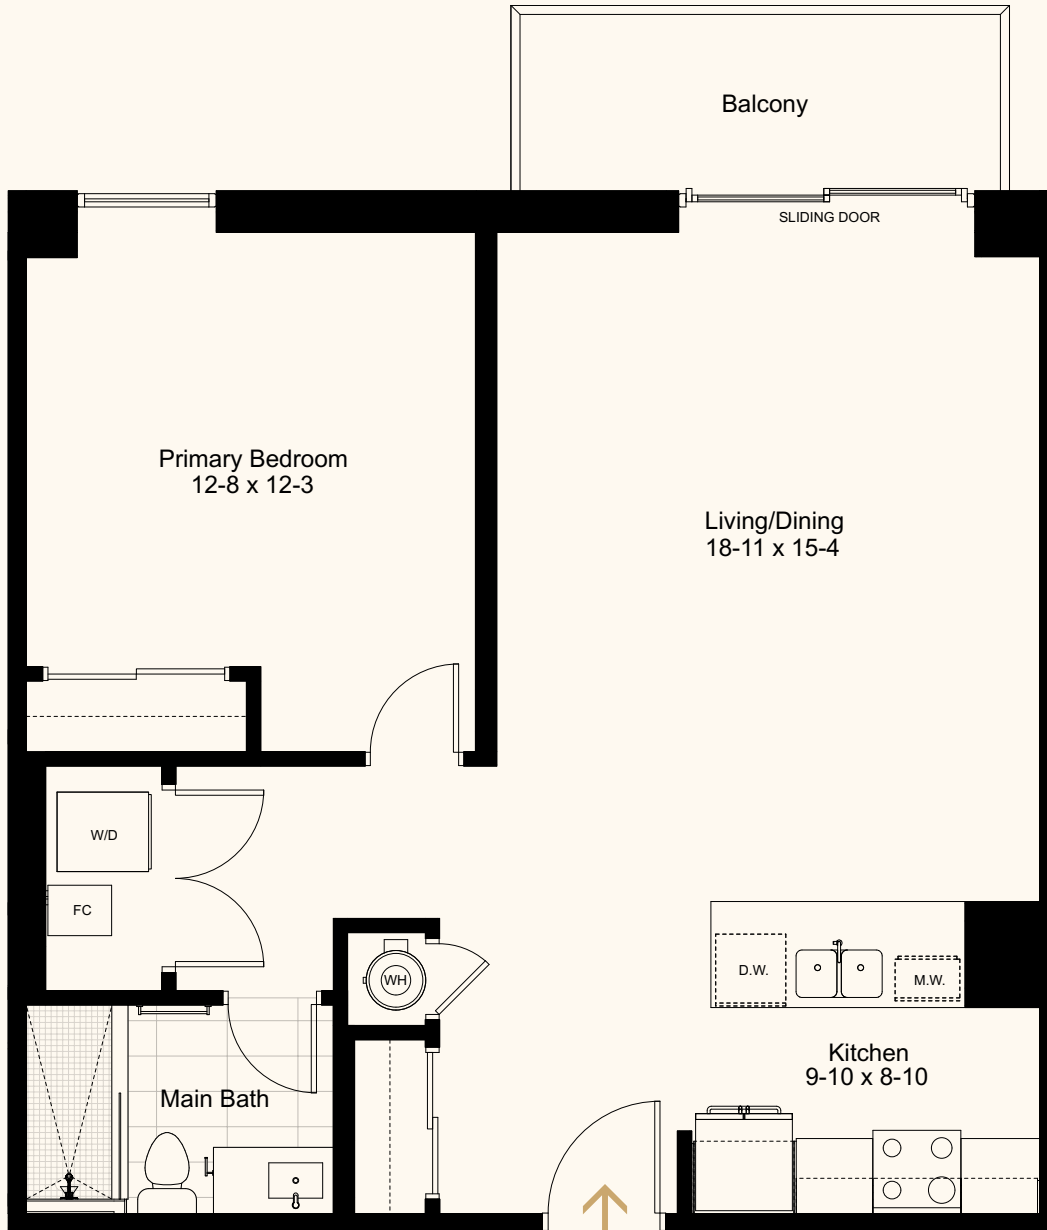

B.1

788 sq.ft. | 1 Bedroom | 1 Bathroom

Main Floor

Floors 4-8

Experience. The Difference.™

candela

ember \*Fully Leased

B.2

788 sq.ft. | 1 Bedroom | 1 Bathroom | Accessible Suite

Main Floor

Floors 2-3

Experience. The Difference.™

# ember

N.1

864 sq.ft. | 1 Bedroom | 1 Bathroom

Main Floor

Floors 2-7

Experience. The Difference.™

# ember

N.2

864 sq.ft. | 1 Bedroom | 1 Bathroom

Main Floor

Floor 8

Experience. The Difference.™